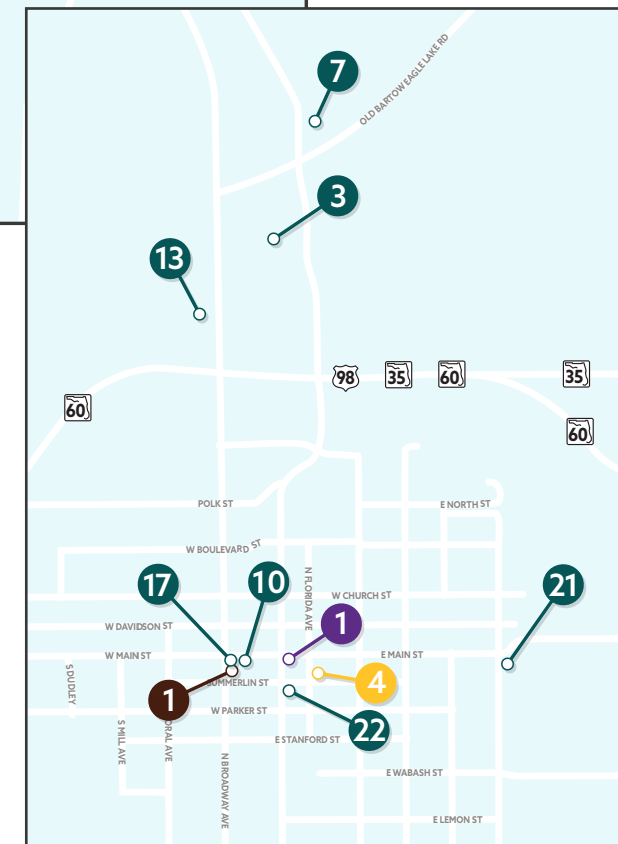

CENTRAL & SOUTHWEST

INCREDIBLE CULINARY TREASURES AWAIT, FROM FRESH SEAFOOD TO SUCCULENT BBQ

One of the many unexpected delights you'll discover is a growing culinary scene filled with original restaurants proudly serving up fresh local flavor. Farm-raised beef, pork and poultry and lip-smacking barbecue have earned the area its title as BBQ Capital of Florida, while locally grown produce and fresh seafood grace the plates at farm-to-table restaurants helmed by chefs dedicated to using the freshest ingredients.

From down-home, Southern comfort food to classic, high-end steakhouse fare, you'll find a wealth of delicious options, including a variety of ethnic cuisines: Mexican, Italian, Cajun, Asian, Indian, Latin American, Mediterranean and more, where talented chefs serve authentic, made-from-scratch family recipes.

Food trucks, halls and tours, as well as coffee houses and craft breweries, round out the mix of taste sensations, while charming settings include historic homes-turned-restaurants and outdoor lakeside dining where you can enjoy the sunshine and water views with your meal. Families will find plenty of places that cater to kids, and those on a budget will appreciate great happy hour specials.

Culinary delights await your discovery - come savor every moment!

RESTAURANTS

BAKERIES

COFFEE SHOPS

BEER, WINE & SPIRITS