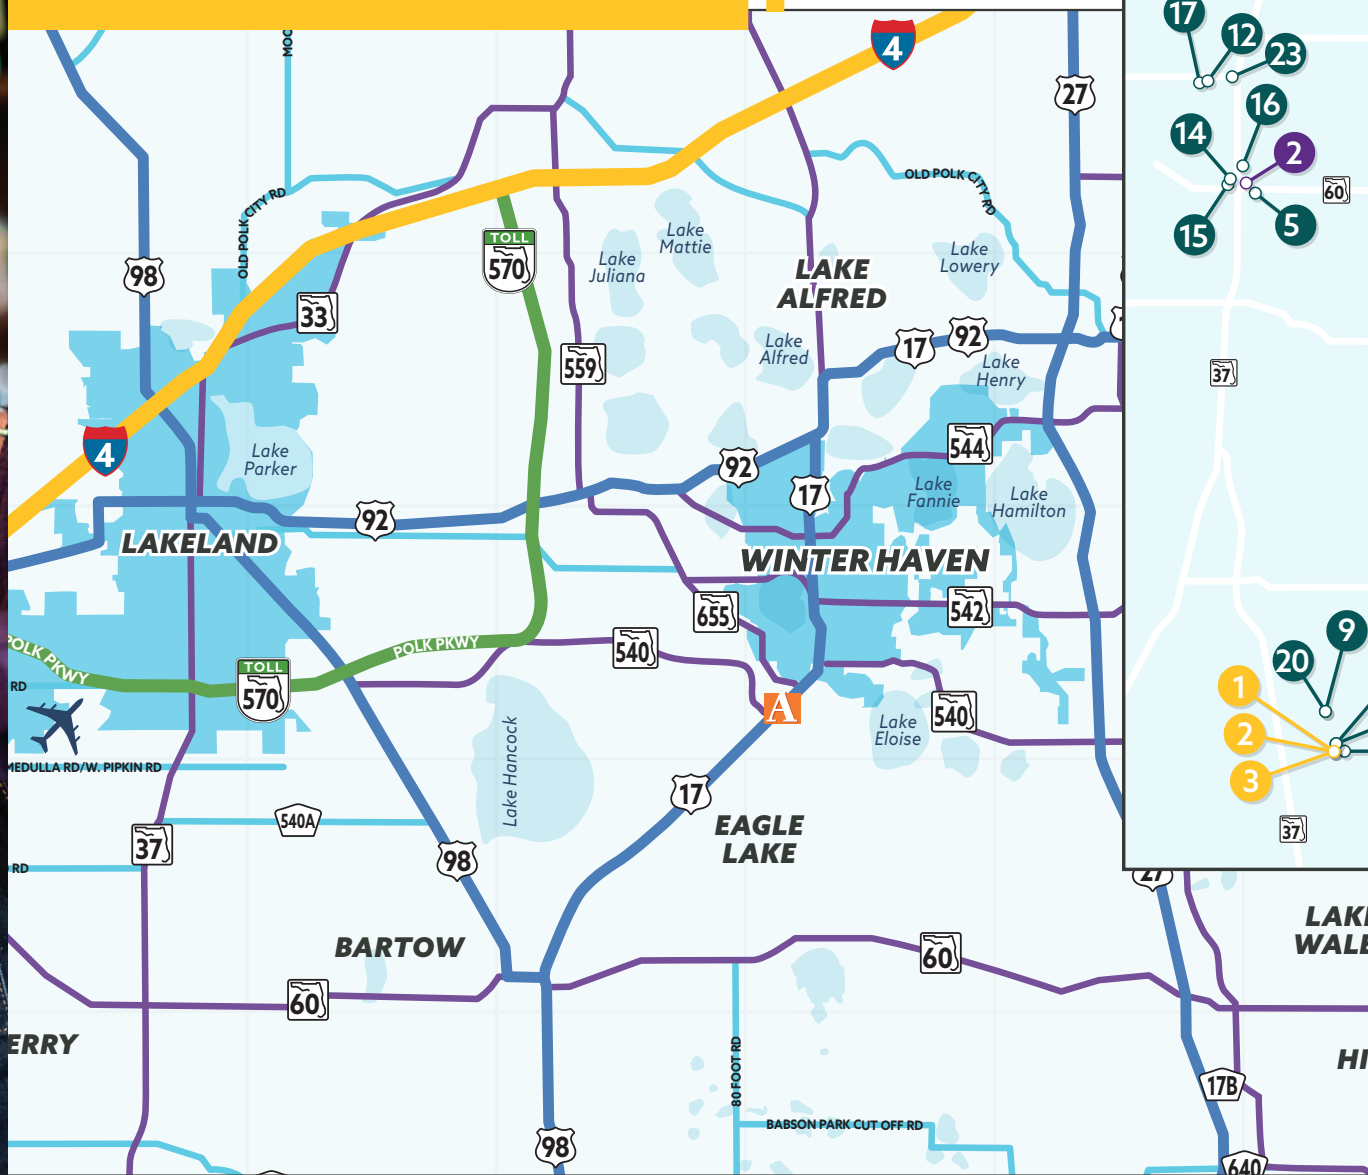

ROOTED IN FLAVOR

EXPLORE THE BOUNTY OF CENTRAL FLORIDA

CENTRAL & SOUTHWEST

INCREDIBLE CULINARY TREASURES AWAIT, FROM FRESH SEAFOOD TO SUCCULENT BBQ

One of the many unexpected delights you'll discover is a growing culinary scene filled with original restaurants proudly serving up fresh local flavor. Farm-raised beef, pork and poultry and lip-smacking barbecue have earned the area its title as BBQ Capital of Florida, while locally grown produce and fresh seafood grace the plates at farm-to-table restaurants helmed by chefs dedicated to using the freshest ingredients.

From down-home, Southern comfort food to classic, high-end steakhouse fare, you'll find a wealth of delicious options, including a variety of ethnic cuisines: Mexican, Italian, Cajun, Asian, Indian, Latin American, Mediterranean and more, where talented chefs serve authentic, made-from-scratch family recipes.

Food trucks, halls and tours, as well as coffee houses and craft breweries, round out the mix of taste sensations, while charming settings include historic homes-turned-restaurants and outdoor lakeside dining where you can enjoy the sunshine and water views with your meal. Families will find plenty of places that cater to kids, and those on a budget will appreciate great happy hour specials.